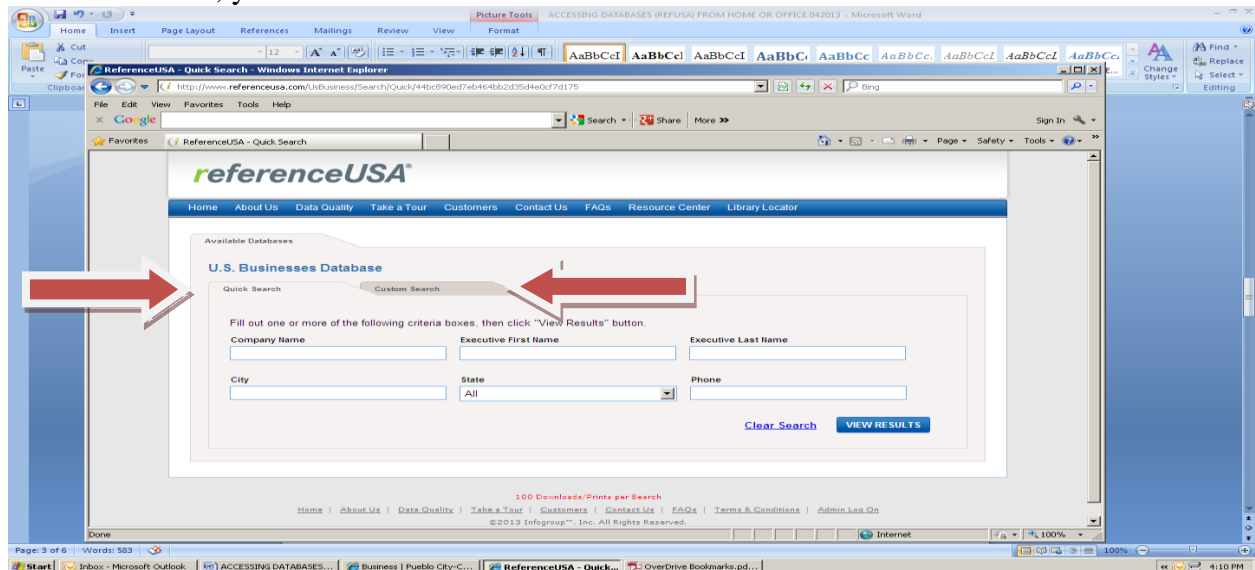

U.S. Businesses showing detailed information of 24 million businesses

U.S. Consumers/Lifestyle showing detailed purchasing information of 262 million consumers

U.S. White Pages listing contact and location information for 89 million residents

U.S. New Movers/Homeowners showing information on 300,000 residents on the move weekly

In each database, you can conduct a basic or a custom search.

U.S. Businesses

The quick search allows you to type in the name and/or location of a business or businesses. For example, you could type in Pueblo, CO and a list will be produced listing every business with a Pueblo address. HINT: If you are searching for a specific company, do not use terms like “company” or “corporation” or abbreviations as the database looks for exact matches and may miss your company.