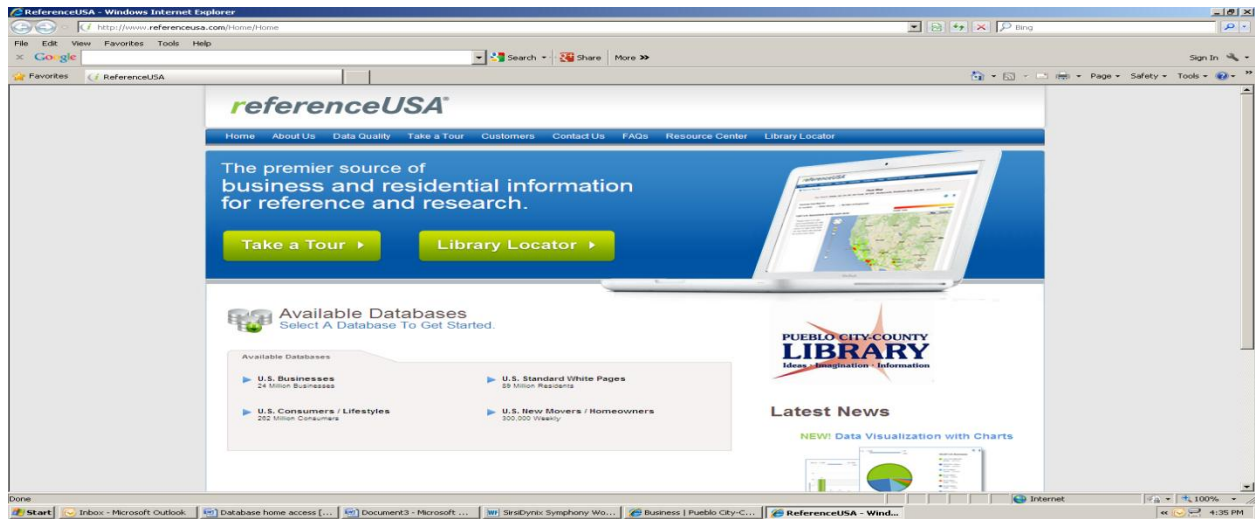

REFERENCE USA

ReferenceUSA is a powerful database and one of our most used eResources. PCCLD subscribes to four separate databases from RefUSA. Those are:

U.S. Businesses showing detailed information of 24 million businesses

U.S. Consumers/Lifestyle showing detailed purchasing information of 262 million consumers

U.S. White Pages listing contact and location information for 89 million residents

U.S. New Movers/Homeowners showing information on 300,000 residents on the move weekly