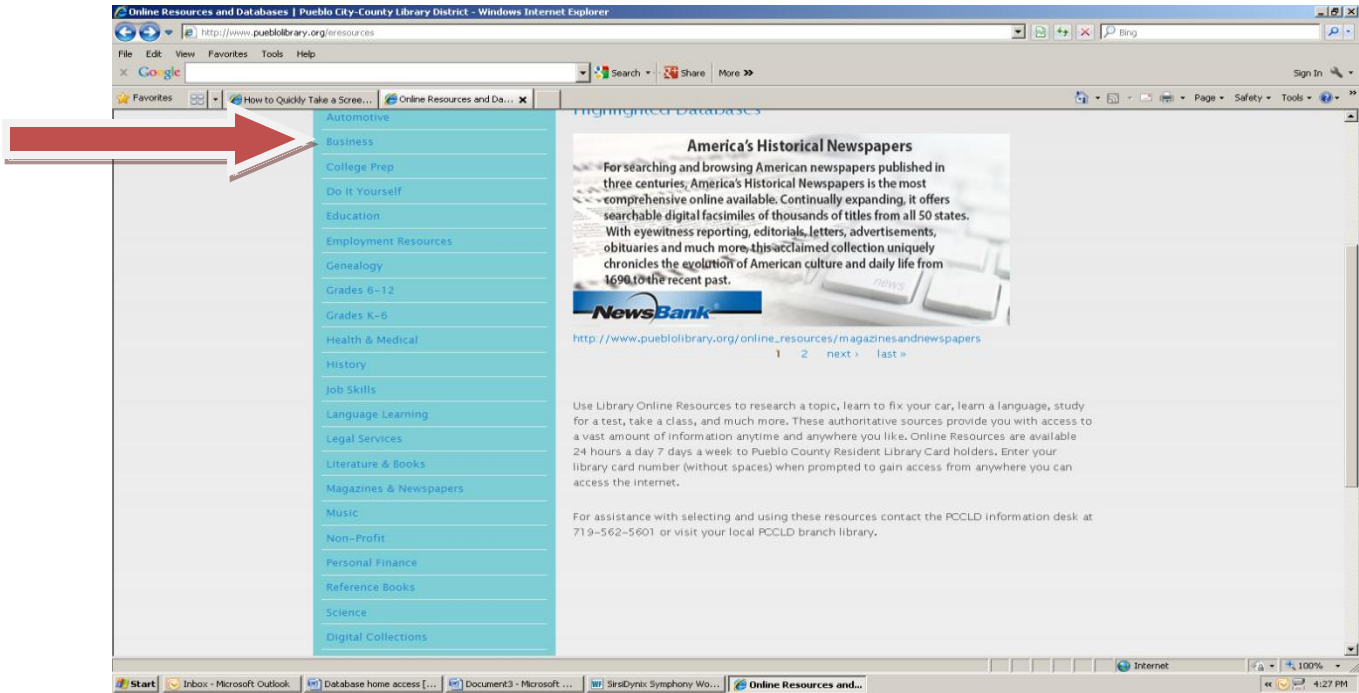

The home page for all databases will look like this—you will go to the Business link: